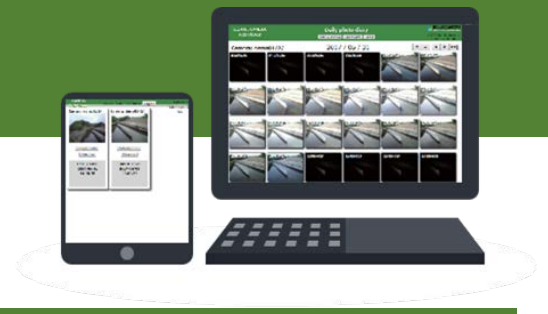

## Real-time remote monitoring using cloud

Power source: Solar panel and battery

Taken images are uploaded to cloud server through mobile phone network

Images can be checked by your PC or smartphone  
(IR light is equipped. External light can use. )

Usable in cold area

# SESAME-CAMERA

**For river monitoring,  
observation for agriculture or  
ecosystem.**

Suitable for crisis management of flood, agriculture monitoring, environmental protection.

**Analysis from sensor data and  
image**

Catch the situation by numerical data and images

**SESAME-WEB**  
Dedicated web monitoring system

**Normal**

**Water level rising**